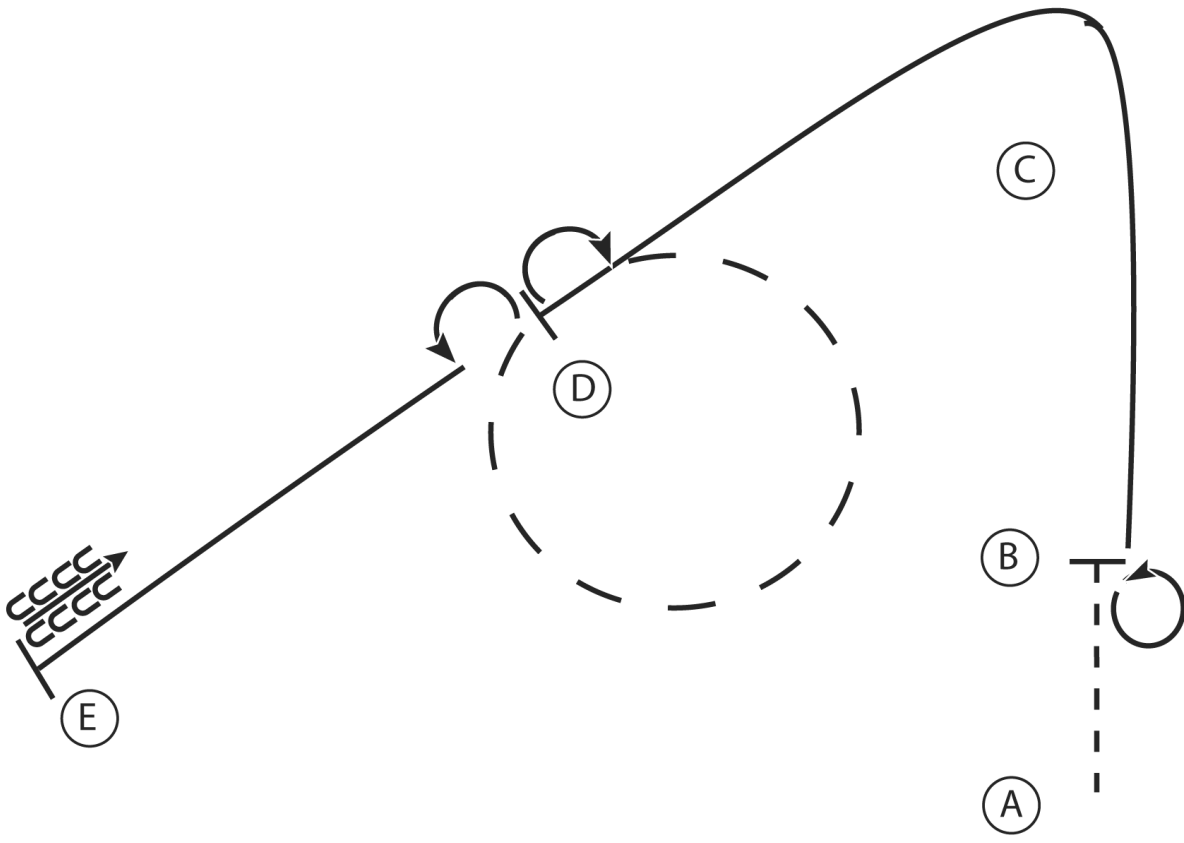

Issum Show

Western Horsemanship (AQHA Youth & Am. & APHA Am)

Show Date: 5 - 7 June 2009

w w w . H o r s e S h o w P a t t e r n s . c o m

w w w . H o r s e S h o w P a t t e r n s . c o m

1. Jog A to B
2. Stop at B and perform a 360 degree turn to the left
3. Lope on the right lead around C to D
4. Stop at D and perform a 180 degree turn to the right
5. Extend the jog in a circle around D
6. Stop D and perform a 180 degree turn to the left
7. Lope on the left lead to E
8. Stop at E and back 4 steps

Walk
Jog	-----
Extended Jog	-----
Lope	————
Leg Yield	
Lead Change	↘
Back	←←←←
Marker	(B)
Sidepass	←---←

[WH/3-16]

Pattern Provided by:
S. de Geus